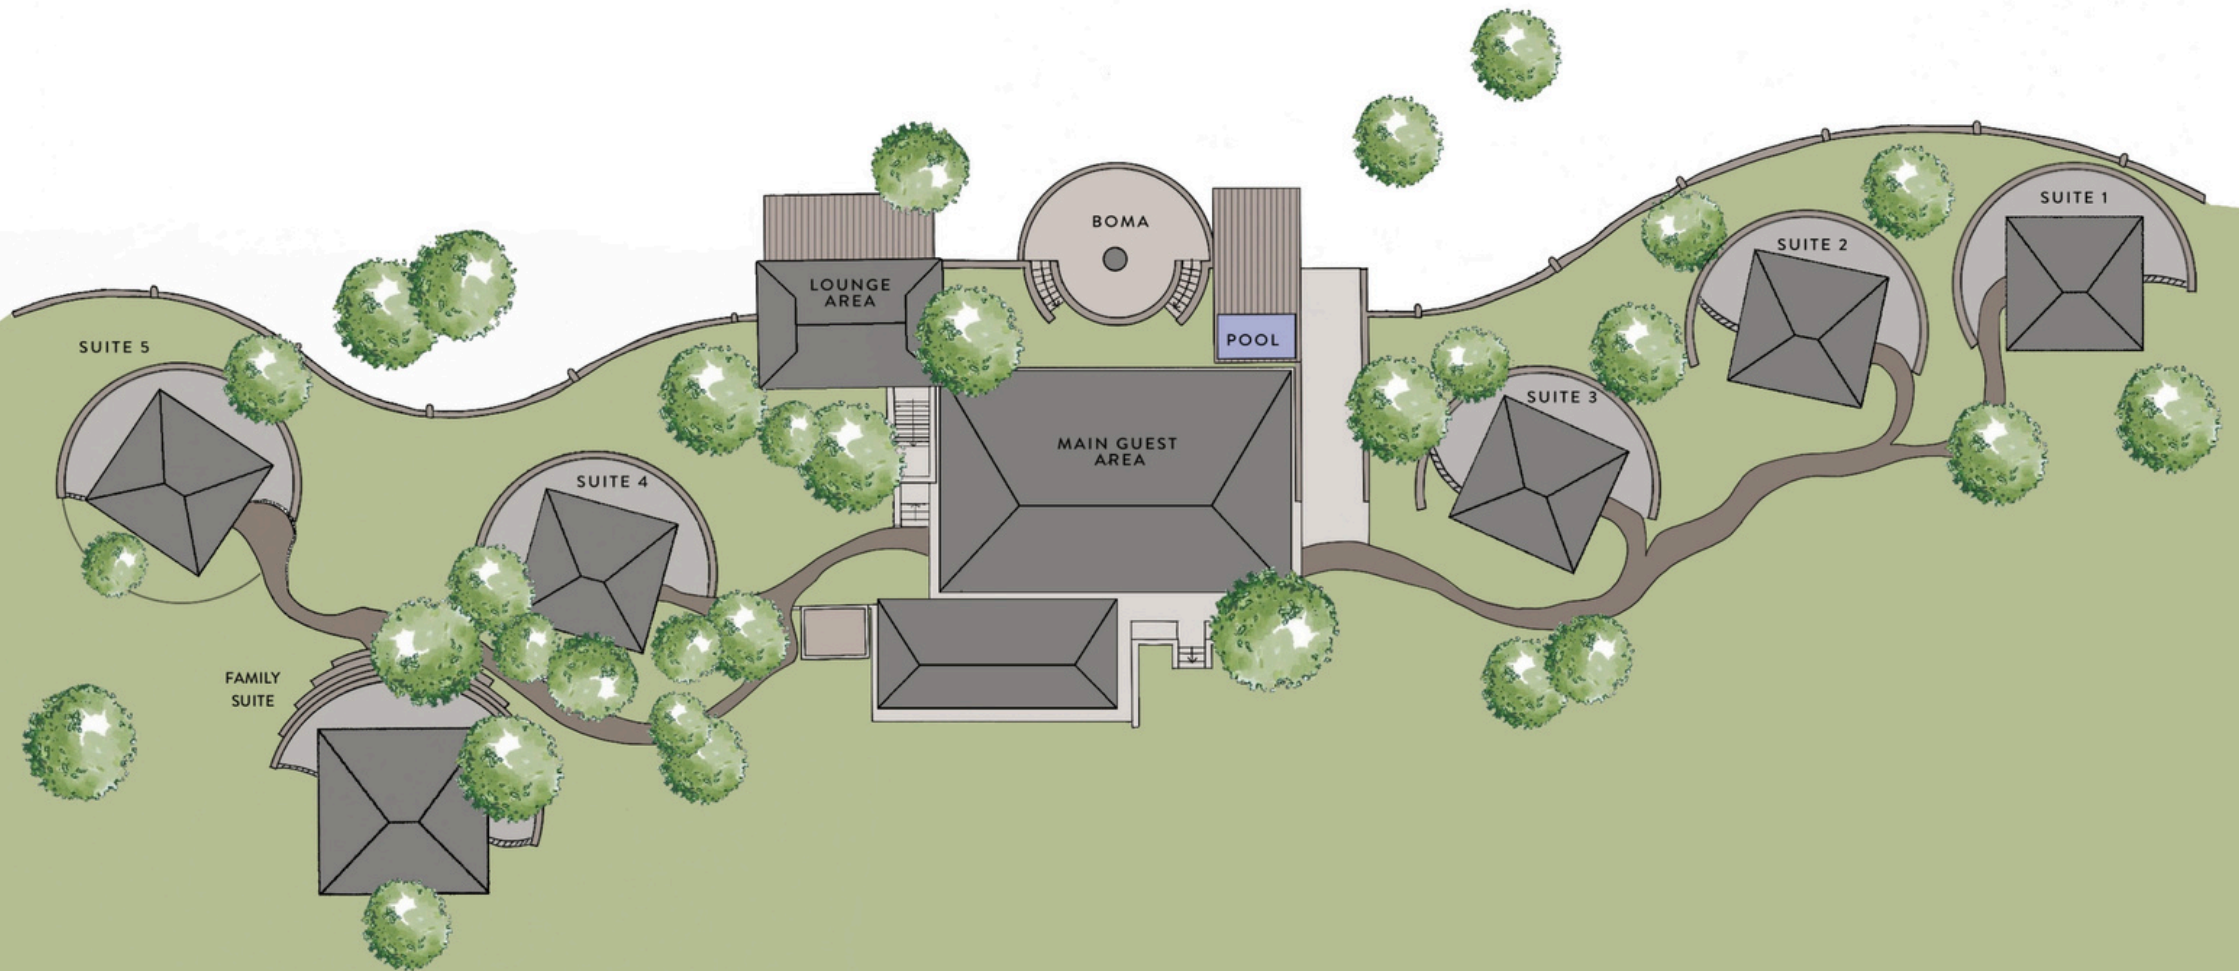

EKUTHULENI LODGE