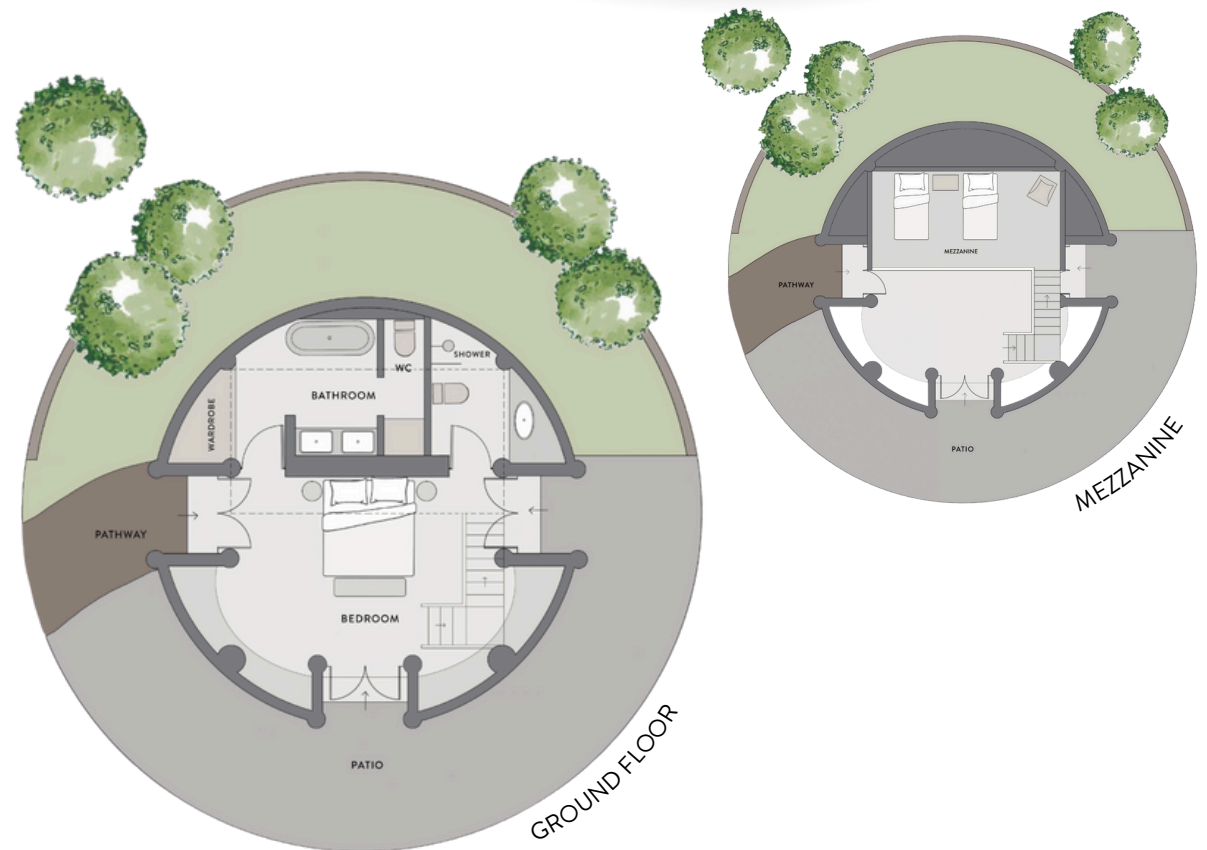

ROOM SIZE EXCL. TERRACE	66m²
MAXIMUM NO. OF GUESTS	4
OPTION FOR TWIN BEDS*	YES
MOSQUITO NETS	NO
AIR CONDITIONING	NO
FAN	YES
PRIVATE TERRACE	YES
EN-SUITE BATHROOM	YES (x2)
BATHTUB	YES
OUTDOOR SHOWER	NO
TEA & COFFEE STATION	YES
HAIR DRYER	YES
TV	NO
WHEELCHAIR FRIENDLY	PLEASE ENQUIRE

*On request