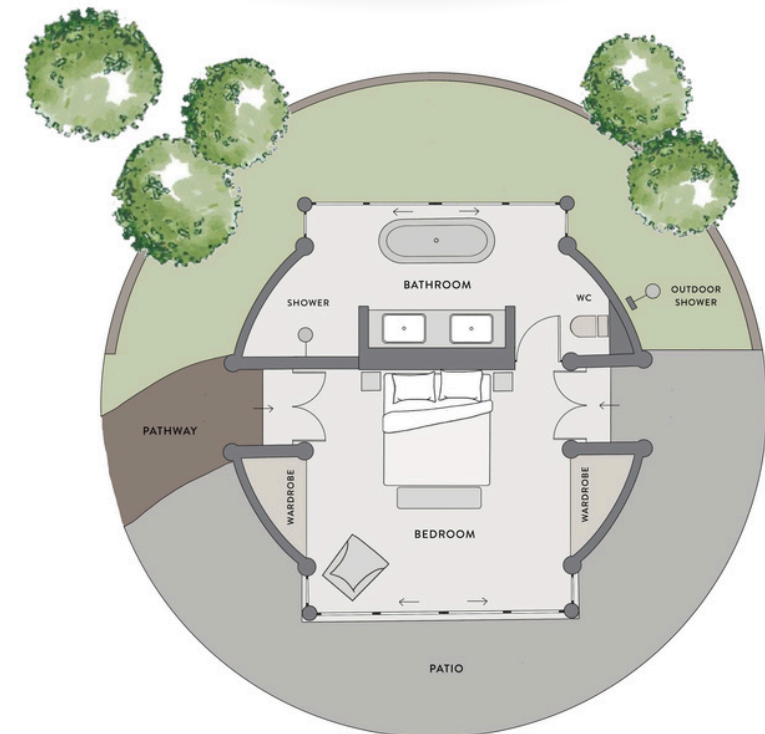

EKUTHULENI LODGE

SUITES

5 units

With traditional thatched roofs and beautiful stone work, these spacious units feature king-sized beds, an en-suite bathroom with indoor/outdoor shower and a large bathtub, and private outdoor terrace overlooking the plain.

ROOM SIZE EXCL. TERRACE	38m ²
MAXIMUM NO. OF GUESTS	2
OPTION FOR TWIN BEDS*	YES
MOSQUITO NETS	NO
AIR CONDITIONING	NO
CEILING FAN	YES
PRIVATE TERRACE	YES
EN-SUITE BATHROOM	YES
BATHTUB	YES
WALK-IN SHOWER	YES
OUTDOOR SHOWER	YES
TEA & COFFEE STATION	YES
HAIR DRYER	YES
TV	NO
WHEELCHAIR FRIENDLY	PLEASE ENQUIRE

*On request

EKUTHULENI LODGE

FAMILY SUITE

1 unit

This thoughtfully-appointed family suite features a king-sized bed with en-suite bathroom as well as twin beds on the mezzanine level that can accommodate up to two children, aged 6 and up.

ROOM SIZE EXCL. TERRACE	66m ²
MAXIMUM NO. OF GUESTS	4
OPTION FOR TWIN BEDS*	YES
MOSQUITO NETS	NO
AIR CONDITIONING	NO
FAN	YES
PRIVATE TERRACE	YES
EN-SUITE BATHROOM	YES (x2)
BATHTUB	YES
OUTDOOR SHOWER	NO
TEA & COFFEE STATION	YES
HAIR DRYER	YES
TV	NO
WHEELCHAIR FRIENDLY	PLEASE ENQUIRE